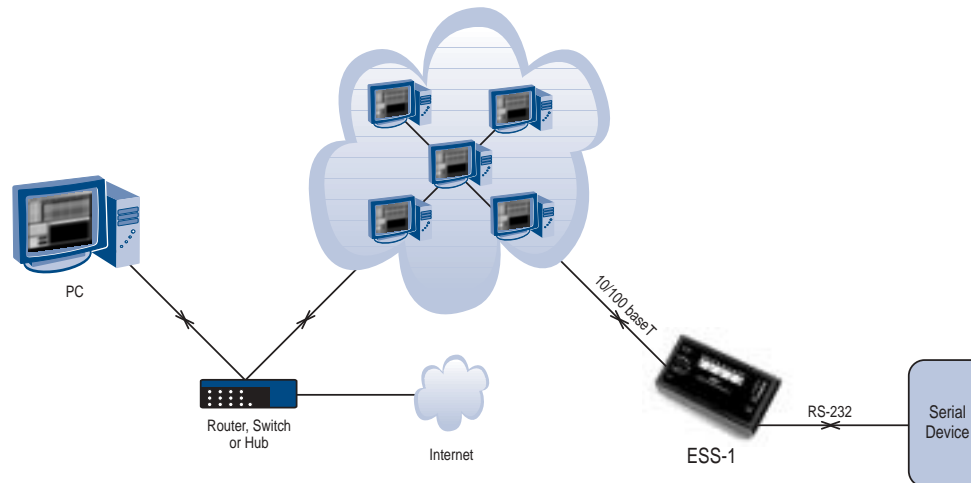

eNETools[®] ESS-1

Some Typical Configuration

Typical Application of single or multiple PC's running a Windows[®] application to control and/or monitor a Serial Device

131 State Street, Sedro-Woolley, WA 98284 • 360.854.0608 • Fax 360.854.9479