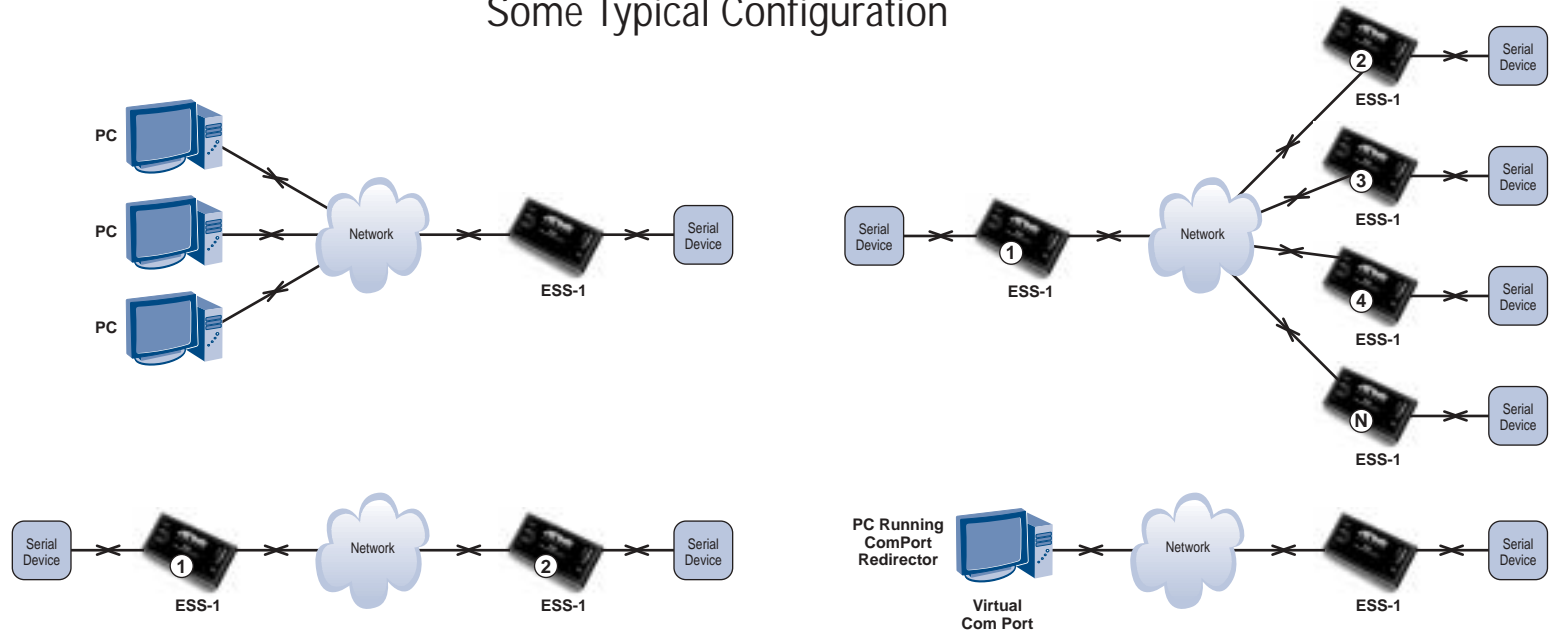

eNETools[®] ESS-1

Some Typical Configuration

Typical Application of single or multiple PC's running a Windows[®] application to control and/or monitor a Serial Device

131 State Street, Sedro-Woolley, WA 98284 • 360.854.0608 • Fax 360.854.9479